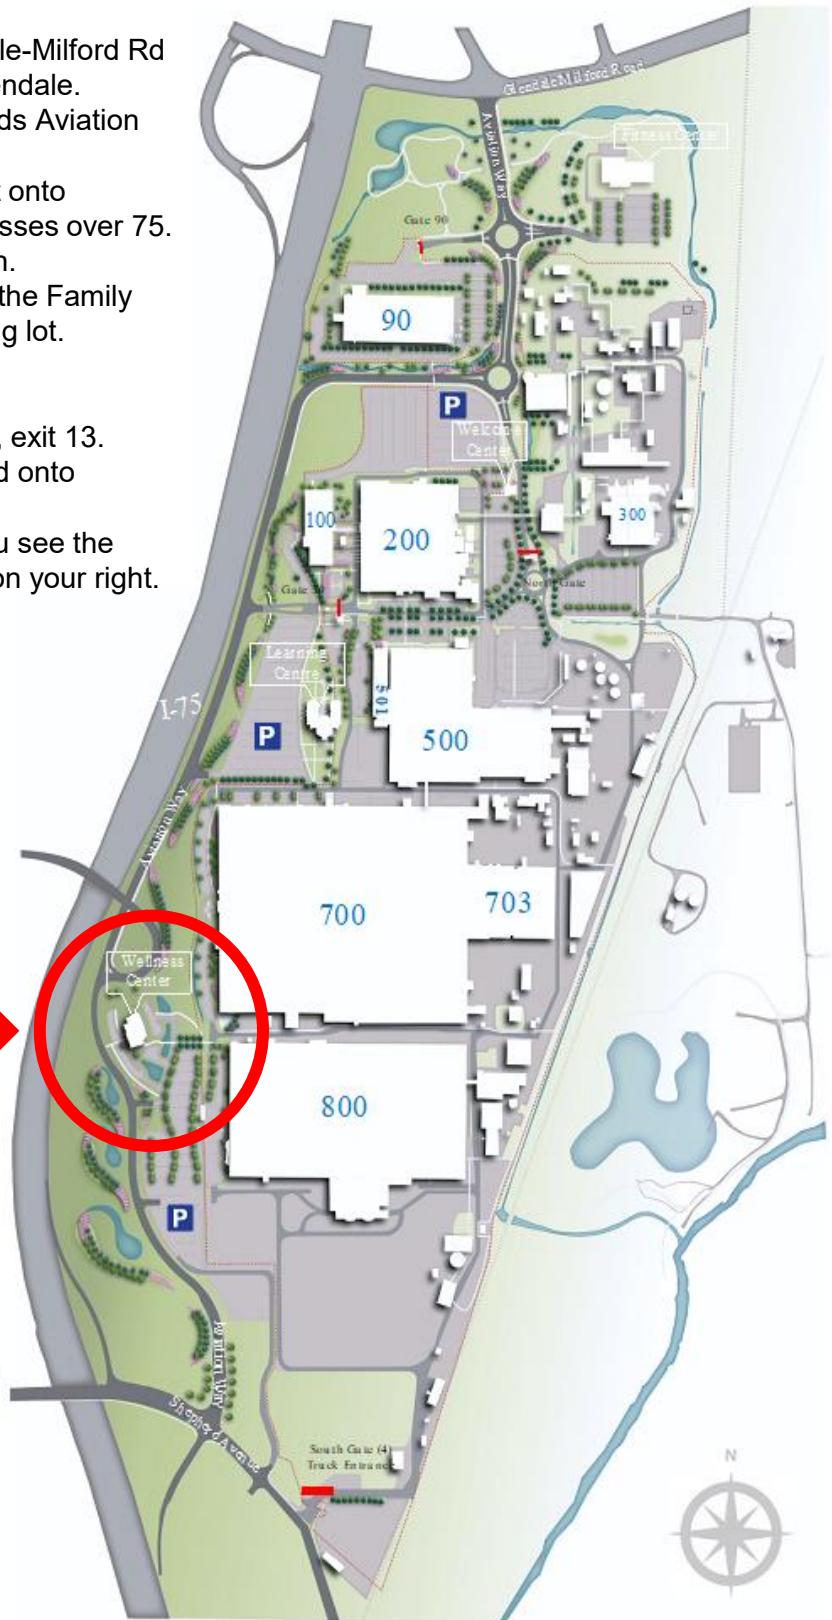

# Evendale Campus Map

## From Dayton/South 75

1. Take exit 14 for Glendale-Milford Rd towards Woodlawn/Evendale.
2. Continue straight towards Aviation Way/Lincoln Heights.
3. Turn left at the stoplight onto Aviation Way which crosses over 75.
4. Turn left at the stop sign.
5. Turn left again to enter the Family Wellness Center Parking lot.

## From Cincinnati/North 75

1. Take the Shepherd ramp, exit 13.
2. Proceed across Shepherd onto Aviation Way.
3. Continue straight until you see the Family Wellness Center on your right.

Family Wellness Center

GE Aerospace

Evendale Campus Map

**P** Visitor Parking

**—** Gate

**.....** Secure fence line